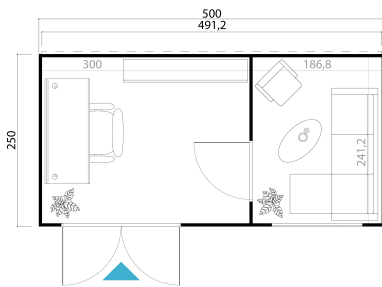

44
mm

1

0

The mark of responsible forestry

PACKAGING: 2 PALLET(S)

510 x 118 x 65 cm
1056 kg

200 x 118 x 50 cm
319 kg

EAN 4743329241933

DIMENSIONS

Floor area	11.85 m ²
Roof dimensions	5.00 x 2.54 m
Cubic volume	≈ 28.36 m ³
Wall height	≈ 2.39 m
Ridge height	≈ 2.39 m
Front overhang	≈ 0 cm

WINDOWS & DOORS

1 x Double door (DGAL*)	158.8 x 198.0 cm
1 x Single door (TP+*)	83.5 x 190.0 cm
1 x Single window open inward (DGAL*)	120.0 x 60.0 cm

*DGAL: Double Glazed Aluminium

*TP+: Solid Wood Premium Plus

ROOF & FLOOR

Roof boards	18x90 mm
Floor boards	18x90 mm
Roof surface	12.27 m ²
Roof angle	≈ 3 °
Treated Bearers	45x45 mm

* Optional roof covering available